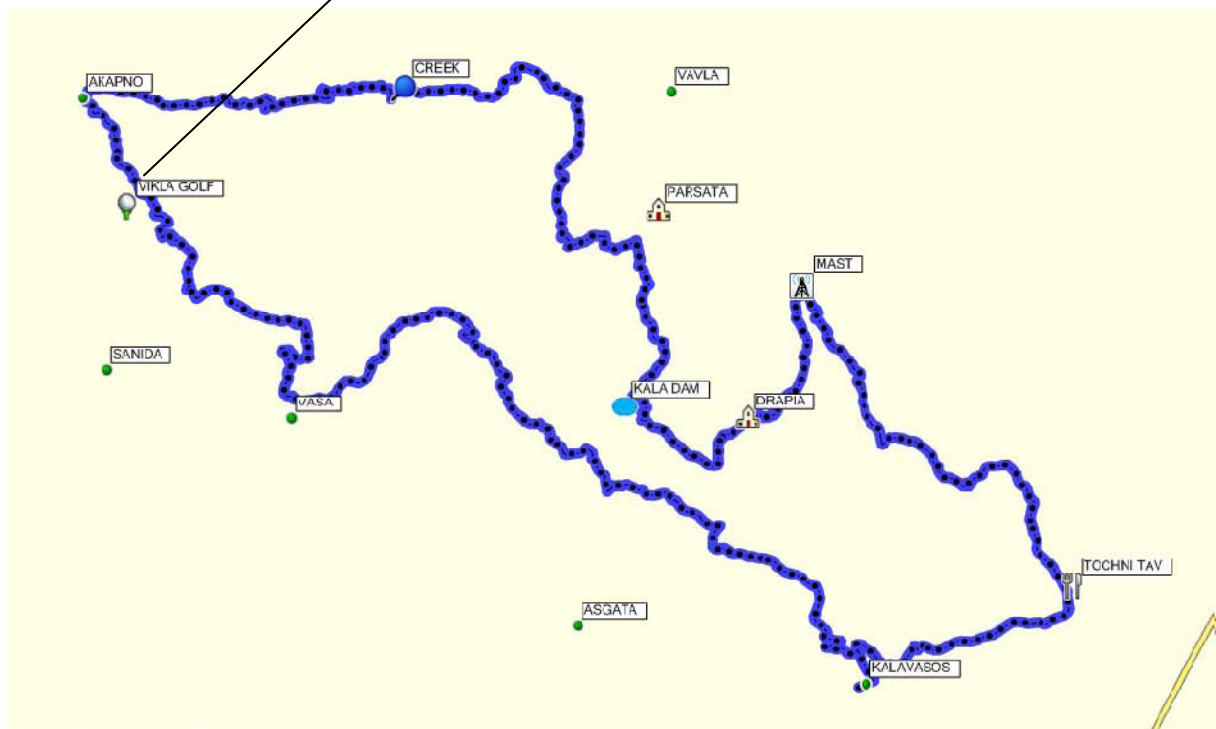

Race Track

Distance: [km]	49	Total climb: [m]	1600	Time: Approx. [h]	5
-------------------	----	---------------------	------	----------------------	---

Tour info

This is a tough tour with just one or two stops for refreshments, in the small village Akapnou or at the golf course. Almost the whole track is on dirt roads/dual tracks with few passing of villages.