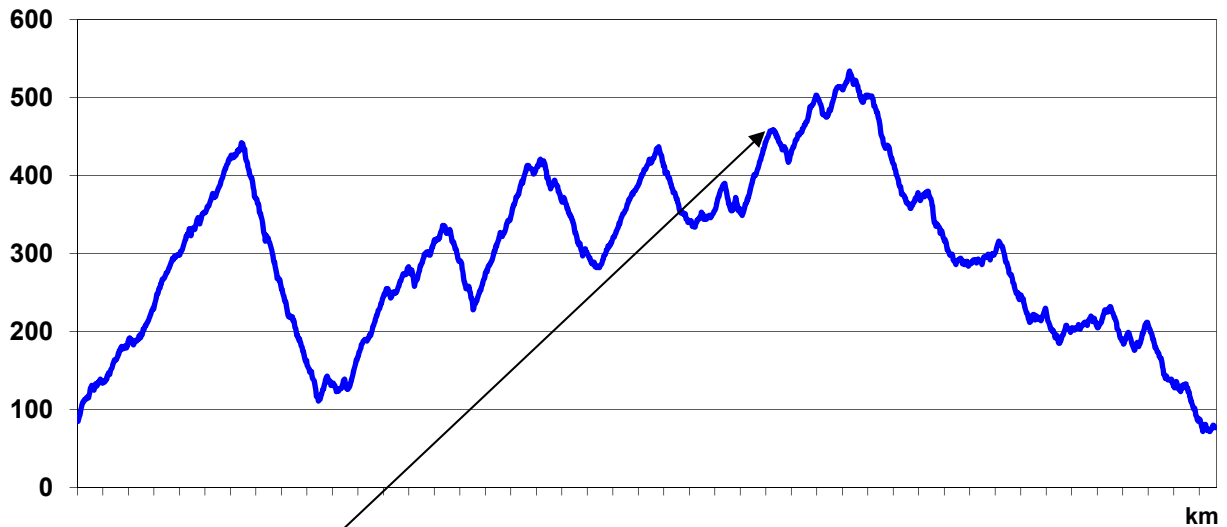

Race Track

Distance: [km]	49	Total climb: [m]	1600	Time: Approx. [h]	5
-------------------	----	---------------------	------	----------------------	---

Tour info

This is a tough tour with just one or two stops for refreshments, in the small village Akapnou or at the golf course. Almost the whole track is on dirt roads/dual tracks with few passing of villages.